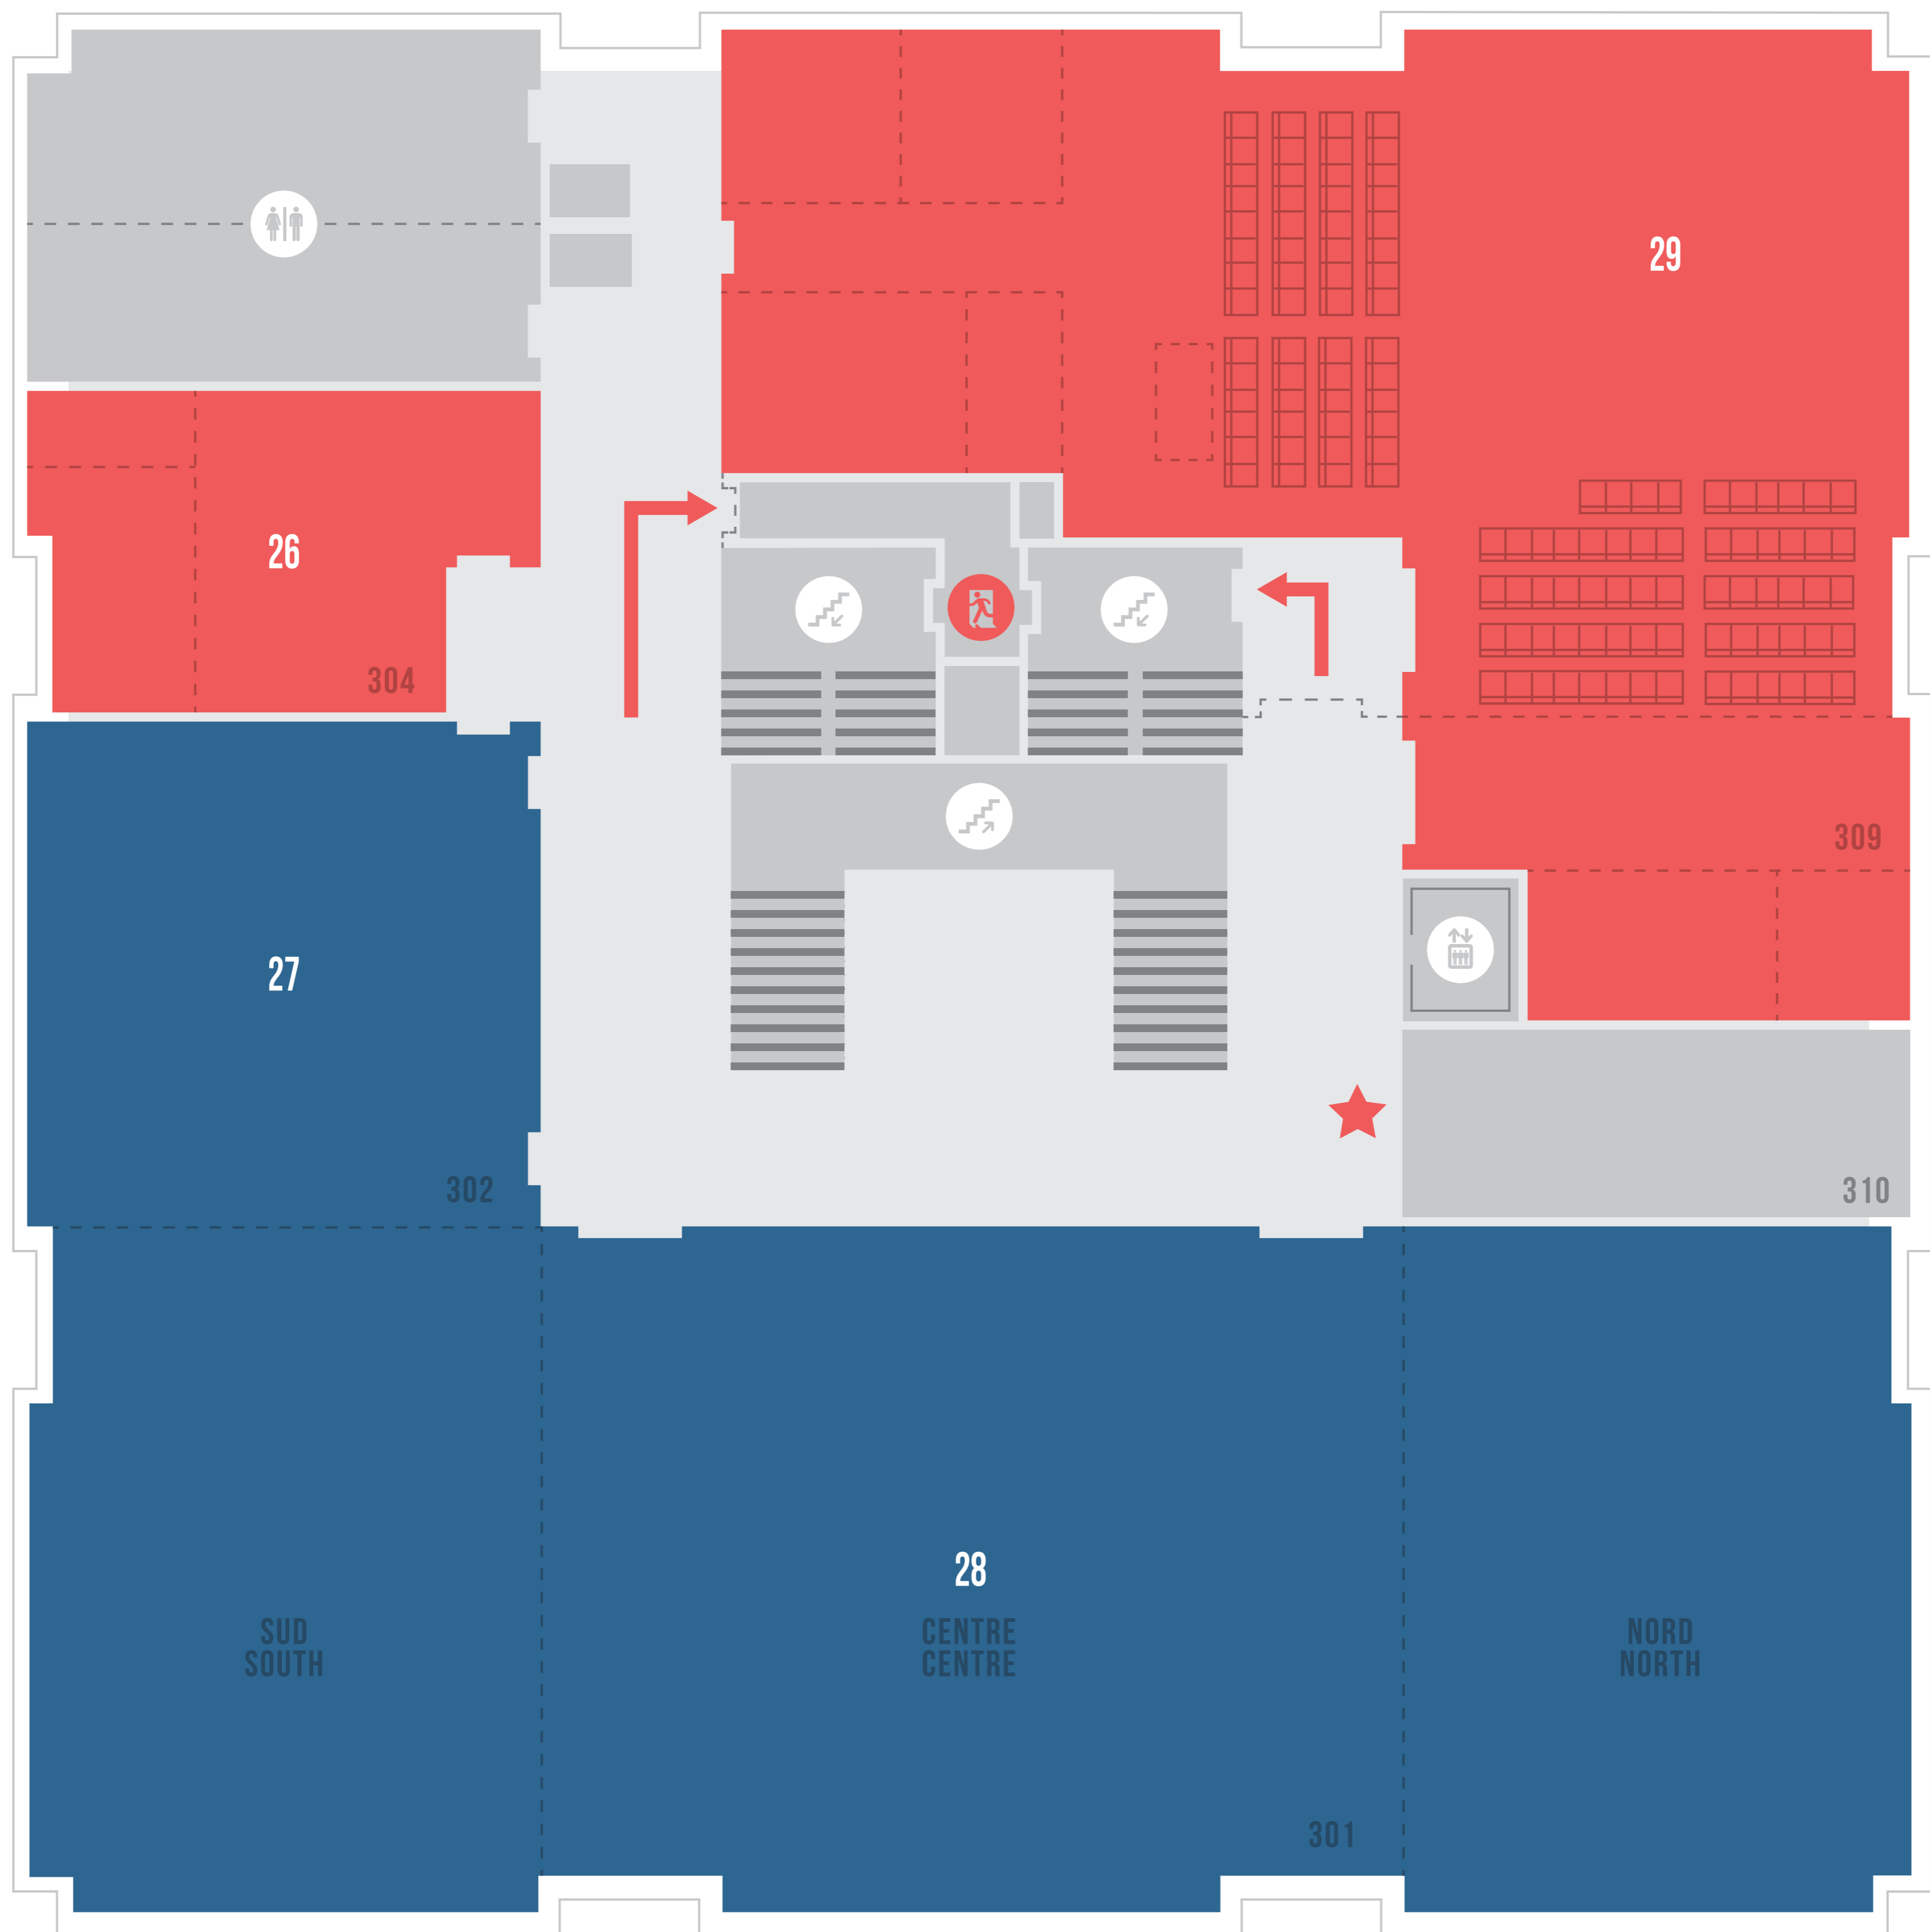

3^E ÉTAGE | 3RD FLOOR

COINS ALIMENTAIRES
FOOD & DRINKS

BUREAUX
OFFICES

AIRES DE DÉTENTE
LOUNGE AREAS

SERVICES DE L'AEUM
SSMU SERVICES

SALLE DE RÉUNION
MEETING ROOMS

2^E SOUS-SOL 2ND BASEMENT

Bureau des concierges/
Porters' Office
SB-10

SOUS-SOL BASEMENT

- 1 The Flat Bike Collective
- 2 Muslim Students' Association and Prayer Room
- 3 McGill University Photography Students' Society (MUPSS) & Chambre noire/Dark room
- 4 The McGill Daily & Le Délit Français
- 5 Sexual Assault Centre of McGill Students' Society (SACOMSS)
- 6 TVM: Student Television at McGill
- 7 Salle/Room B29
- 8 Salle/Room B30
- 9 McGill Student Emergency Response Team (M-SERT)
- 10 Gerts Bar & Gertrude's Corner

REZ-DE-CHAUSSÉE MAIN FLOOR

- 11 Salon des Étudiants/
Students Lounge
- 12 La Prep
- 13 The McGill Tribune
- 14 Salle/Room 108
- 15 Représentation Étudiante/
Student Advocacy
- 16 Clinique d'information
juridique à McGill/
Legal information Clinic at
McGill
- 17 Green Corner
- 18 Liquid Nutrition

2^E ÉTAGE 2ND FLOOR

- 19 The Plate Club
- 20 Le Nid/The Nest
- 21 Bocadillo
- 22 Bamboo Bowl
- 23 Cafétéria/Food Court
- 24 Madeleine Parent
- 25 Lev Bukhman

3^E ÉTAGE 3RD FLOOR

- 26 Midnight Kitchen
- 27 Salle/Room 302
- 28 Salle de Bal/Ballroom
- 29 Players' Theatre