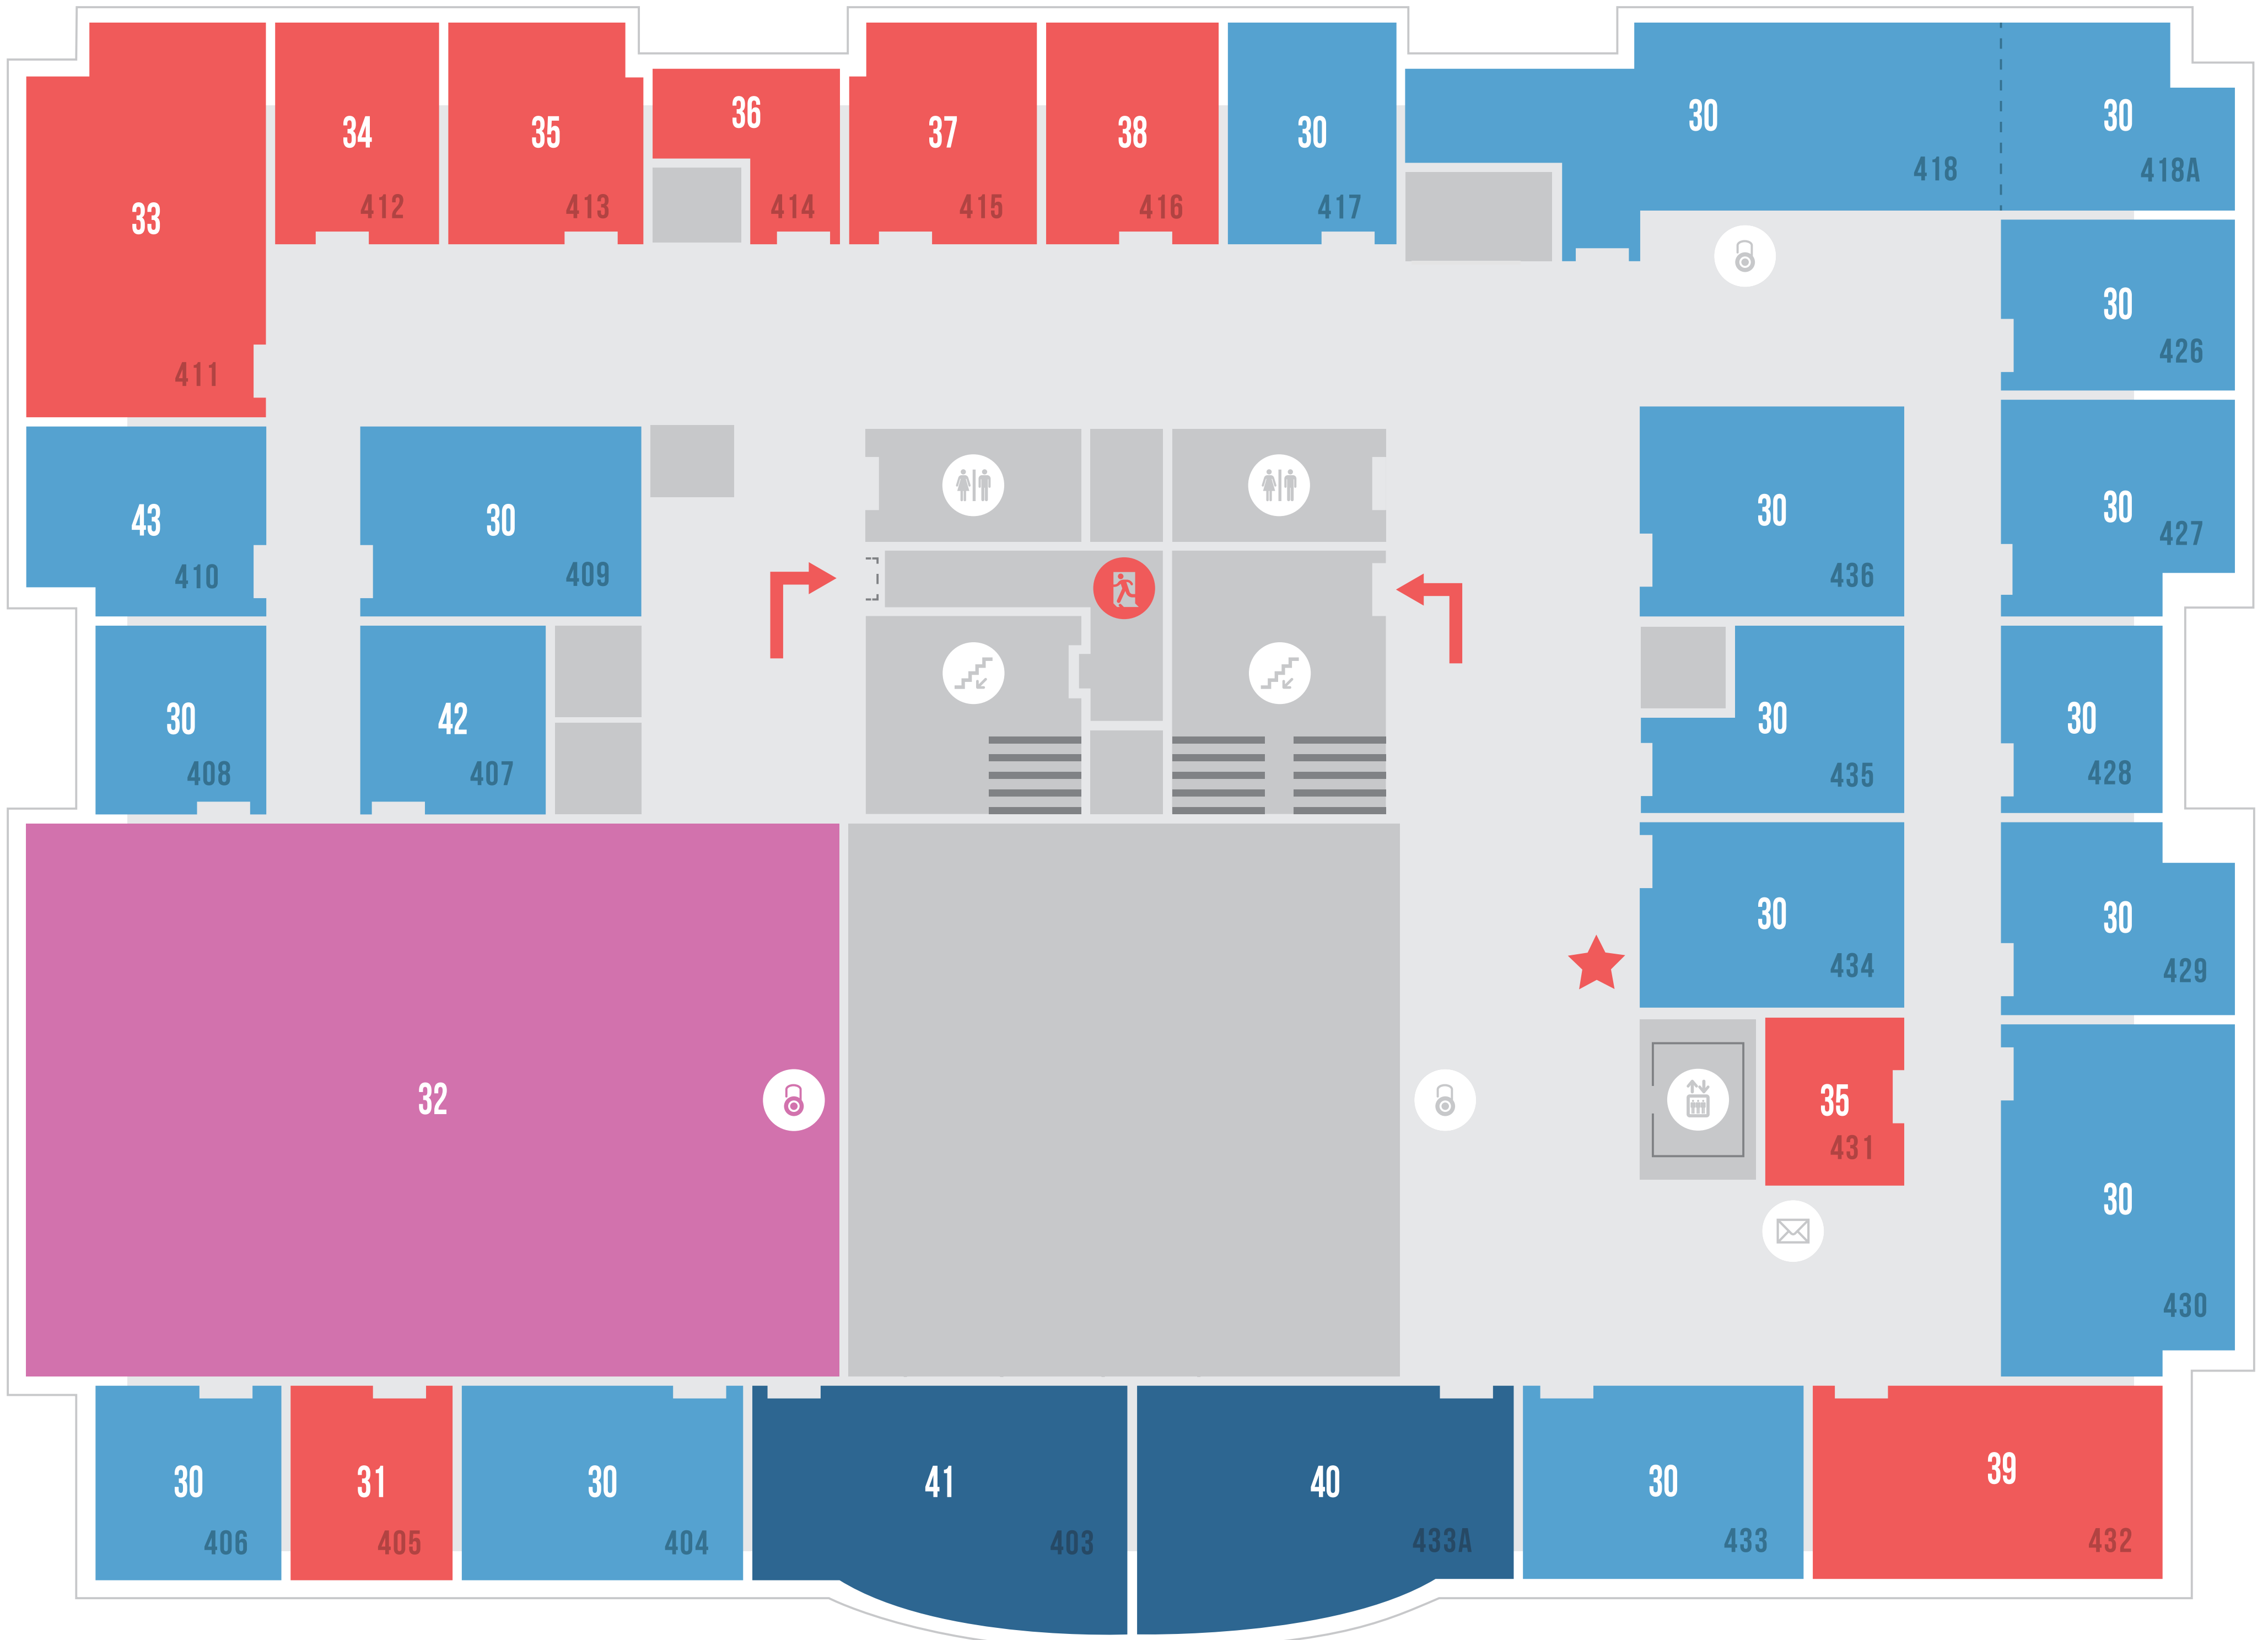

4^E ÉTAGE | 4TH FLOOR

COINS ALIMENTAIRES
FOOD & DRINKS

BUREAUX
OFFICES

AIRES DE DÉTENTE
LOUNGE AREAS

SERVICES DE L'AEUM
SSMU SERVICES

SALLE DE RÉUNION
MEETING ROOMS

2^E SOUS-SOL 2ND BASEMENT

Bureau des concierges/
Porters' Office
SB-10

SOUS-SOL BASEMENT

- 1 The Flat Bike Collective
- 2 Muslim Students' Association and Prayer Room
- 3 McGill University Photography Students' Society (MUPSS) & Chambre noire/Dark room
- 4 The McGill Daily & Le Délit Français
- 5 Sexual Assault Centre of McGill Students' Society (SACOMSS)
- 6 TVM: Student Television at McGill
- 7 Salle/Room B29
- 8 Salle/Room B30
- 9 McGill Student Emergency Response Team (M-SERT)
- 10 Gerts Bar & Gertrude's Corner

REZ-DE-CHAUSSÉE MAIN FLOOR

- 11 Salon des Étudiants/
Students Lounge
- 12 La Prep
- 13 The McGill Tribune
- 14 Salle/Room 108
- 15 Représentation Étudiante/
Student Advocacy
- 16 Clinique d'information
juridique à McGill/
Legal information Clinic at McGill
- 17 Green Corner
- 18 Liquid Nutrition

2^E ÉTAGE 2ND FLOOR

- 19 The Plate Club
- 20 Le Nid/The Nest
- 21 Bocado
- 22 Bamboo Bowl
- 23 Cafétéria/Food Court
- 24 Madeleine Parent
- 25 Lev Bukhman

3^E ÉTAGE 3RD FLOOR

- 26 Midnight Kitchen
- 27 Salle/Room 302
- 28 Salle de Bal/Ballroom
- 29 Players' Theatre