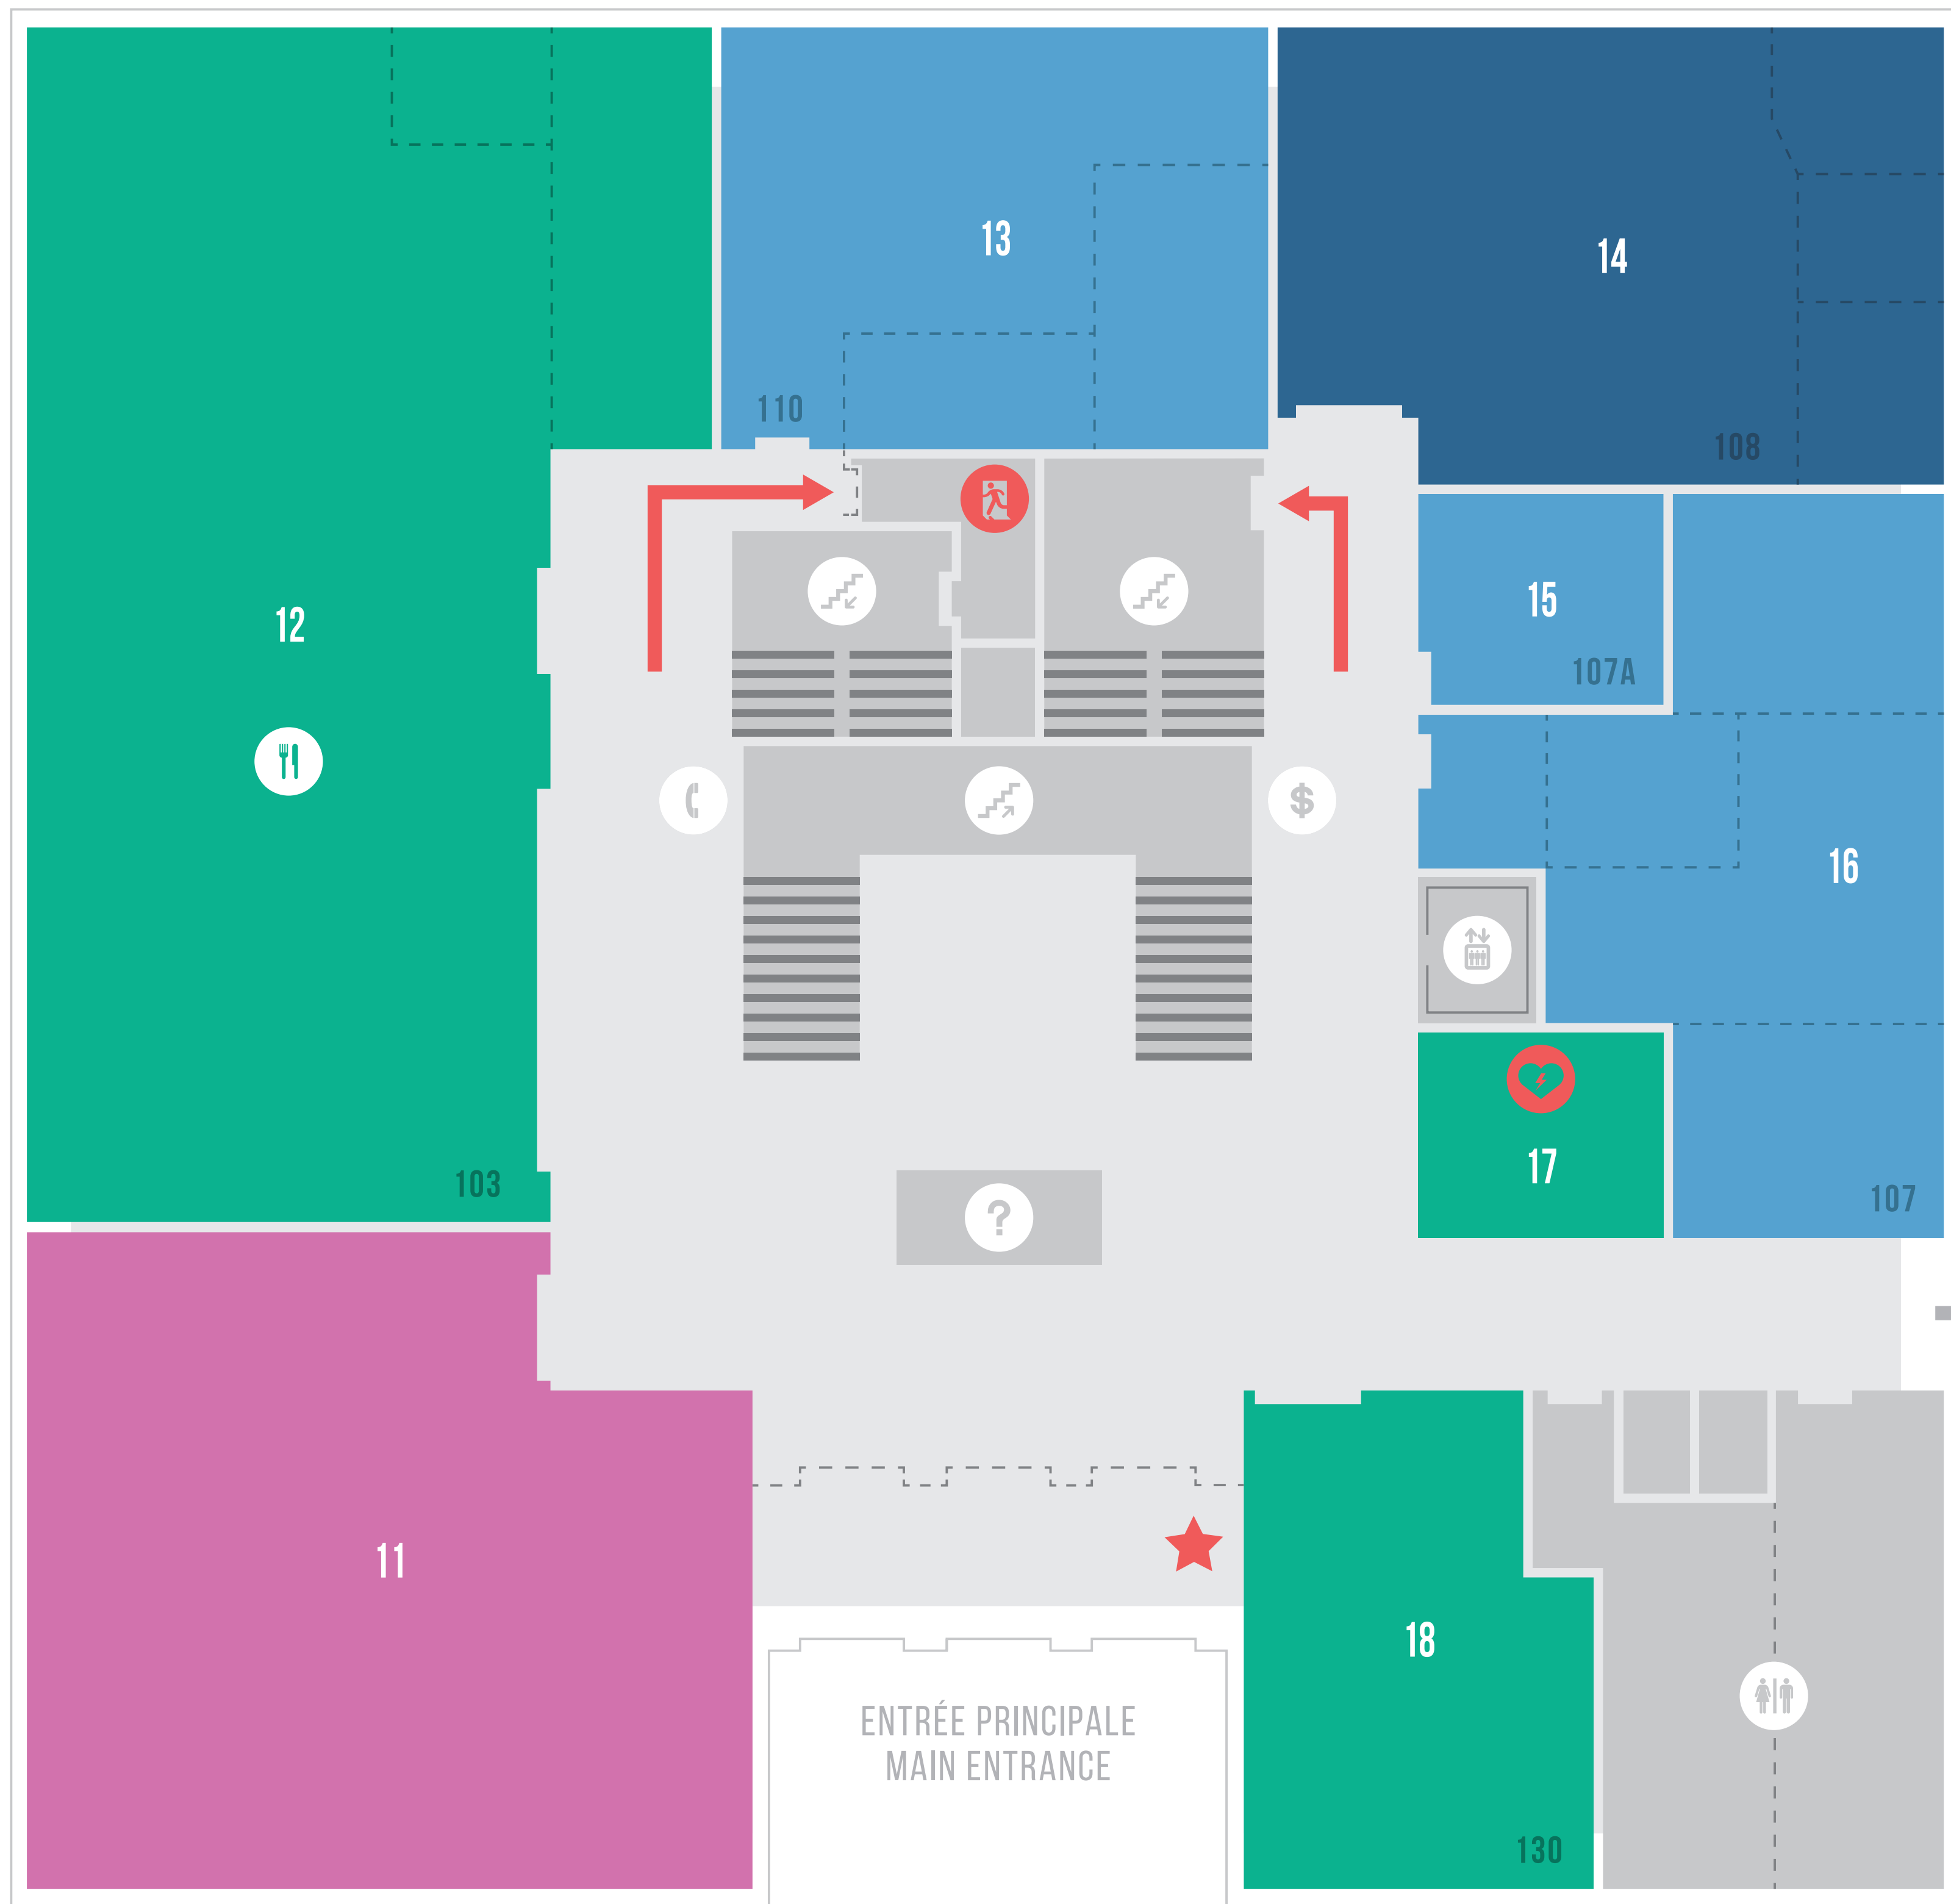

REZ-DE-CHAUSSÉE | MAIN FLOOR

LES BUREAUX ET LA POUPONNIERE DE L'AEUM

SSMU OFFICE AND THE SSMU NURSERY

COINS ALIMENTAIRES
FOOD & DRINKS

BUREAUX
OFFICES

AIRES DE DÉTENTE
LOUNGE AREAS

SERVICES DE L'AEUM
SSMU SERVICES

SALLE DE RÉUNION
MEETING ROOMS

2^E SOUS-SOL 2ND BASEMENT

Bureau des concierges/
Porters' Office
SB-10

SOUS-SOL BASEMENT

- 1 The Flat Bike Collective
- 2 Muslim Students' Association and Prayer Room
- 3 McGill University Photography Students' Society (MUPSS) & Chambre noire/Dark room
- 4 The McGill Daily & Le Délit Français
- 5 Sexual Assault Centre of McGill Students' Society (SACOMSS)
- 6 TVM: Student Television at McGill
- 7 Salle/Room B29
- 8 Salle/Room B30
- 9 McGill Student Emergency Response Team (M-SERT)
- 10 Gerts Bar & Gertrude's Corner

REZ-DE-CHAUSSÉE MAIN FLOOR

- 11 Salon des Étudiants/ Students Lounge
- 12 La Prep
- 13 The McGill Tribune
- 14 Salle/Room 108
- 15 Représentation Étudiante/ Student Advocacy
- 16 Clinique d'information juridique à McGill/ Legal information Clinic at McGill
- 17 Green Corner
- 18 Liquid Nutrition

2^E ÉTAGE 2ND FLOOR

- 19 The Plate Club
- 20 Le Nid/The Nest
- 21 Bocado
- 22 Bamboo Bowl
- 23 Cafétéria/Food Court
- 24 Madeleine Parent
- 25 Lev Bukhman

3^E ÉTAGE 3RD FLOOR

- 26 Midnight Kitchen
- 27 Salle/Room 302
- 28 Salle de Bal/Ballroom
- 29 Players' Theatre