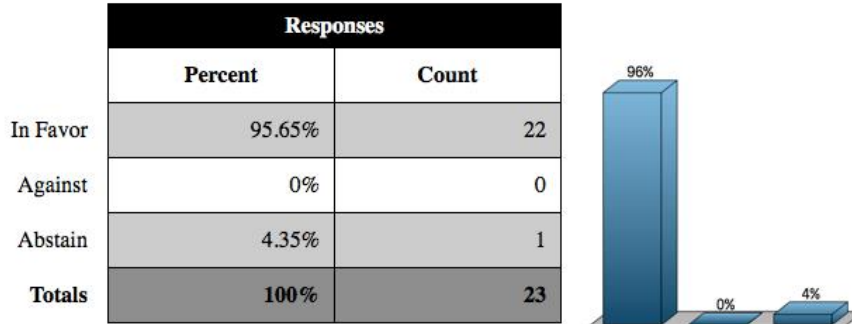

Office of the Parliamentarian

Tel: (514) 398-6801 | Fax: (514) 398-7490 | parliamentarian@ssmu.mcgill.ca
3600 McTavish Street, Suite 1200, Montréal, Québec, H3A 0G3
Located on unceded, Kanien'kehá:ka traditional territory

4. Motion Regarding Local Elections of Undergraduate Senators (Multiple Choice)

Response Display		Multiple Choice	
Participant	Response	Participant	Response
-----, -----	-	Anderson, Isabella	In Favor
Carolan, Niall	In Favor	Century, Noah	-
Chin, Joshua	In Favor	Cleveland, William	In Favor
Douglas, Khali-Ann	In Favor	Ger, Ben	-
Gingrich-Hadley, McKenzie	In Favor	Jiang, Jerry	In Favor
Jiao, Yue	In Favor	Junejo, Buland	In Favor
Kouyoumjian, Kia	-	Lawrie, Daniel	In Favor
Lefebvre, Lambert	-	Madwar, Mariam	-
Magder, Sacha	In Favor	Mansdoerfer, Richard	In Favor
Medvedev, Rachel	In Favor	Mehrotra, Caitlin	In Favor
Nassani, Leonardo	-	Okome, Tuvire	-
Patterson, Elaine	In Favor	Poorian, Anoosh	-
Prillo, Jake	In Favor	Renondin, Tristan	In Favor
Sadikov, Igor	In Favor	Segal, Jasmine	-
Sgro, Marco	-	Shi, Olivia	-
Sobat, Erin	In Favor	Sur, Romita	In Favor
Templer, Adam	In Favor	Thomas, Maria	In Favor
Wu, Sarah	-	Zhou, Kevin	Abstain