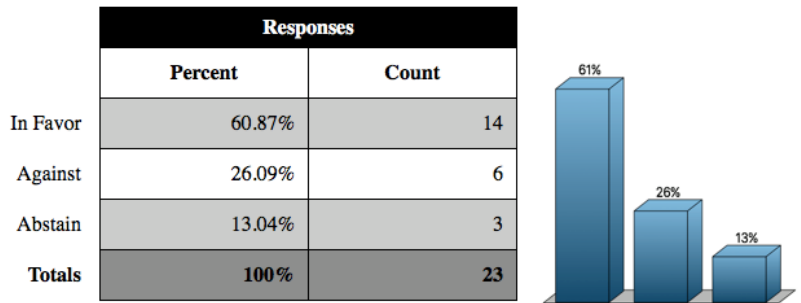

Office of the Parliamentarian

Tel: (514) 398-6801 | Fax: (514) 398-7490 | parliamentarian@ssmu.mcgill.ca
3600 McTavish Street, Suite 1200, Montréal, Québec, H3A 0G3
Located on unceded, Kanien'kehá:ka traditional territory

3. Motion Regarding Continued SSMU Participation in the AVEQ (Multiple Choice)

Response Display		Multiple Choice	
Participant	Response	Participant	Response
-----, -----	-	Anderson, Isabella	In Favor
Carolan, Niall	Abstain	Century, Noah	-
Chin, Joshua	Against	Cleveland, William	In Favor
Douglas, Khali-Ann	In Favor	Ger, Ben	-
Gingrich-Hadley, McKenzie	In Favor	Jiang, Jerry	Against
Jiao, Yue	In Favor	Junejo, Buland	Abstain
Kouyoumjian, Kia	-	Lawrie, Daniel	Against
Lefebvre, Lambert	-	Madwar, Mariam	-
Magder, Sacha	Abstain	Mansdoerfer, Richard	Against
Medvedev, Rachel	In Favor	Mehrotra, Caitlin	In Favor
Nassani, Leonardo	-	Okome, Tuvire	-
Patterson, Elaine	In Favor	Poorian, Anoosh	-
Prillo, Jake	In Favor	Renondin, Tristan	Against
Sadikov, Igor	In Favor	Segal, Jasmine	-
Sgro, Marco	-	Shi, Olivia	-
Sobat, Erin	In Favor	Sur, Romita	In Favor
Templer, Adam	In Favor	Thomas, Maria	In Favor
Wu, Sarah	-	Zhou, Kevin	Against