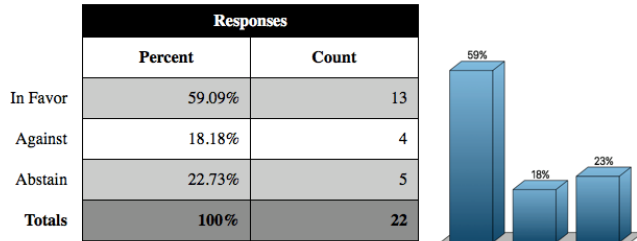

Office of the Parliamentarian

Tel: (514) 398-6801 | Fax: (514) 398-7490 | parliamentarian@ssmu.mcgill.ca
3600 McTavish Street, Suite 1200, Montréal, Québec, H3A 0G3
Located on unceded, Kanien'kehá:ka traditional territory

2. Motion Regarding Endorsement of "No" Vote for the Athletic & Recreation Fee Increase (Multiple Choice)

Response Display			
Participant	Response	Participant	Response
-----, -----	-	Anderson, Isabella	In Favor
Carolan, Niall	In Favor	Century, Noah	-
Chin, Joshua	Against	Cleveland, William	In Favor
Douglas, Khali-Ann	Abstain	Ger, Ben	-
Gingrich-Hadley, McKenzie	In Favor	Jiang, Jerry	Abstain
Jiao, Yue	Against	Junejo, Buland	-
Kouyoumjian, Kia	-	Lawrie, Daniel	Abstain
Lefebvre, Lambert	-	Madwar, Mariam	-
Magder, Sacha	Abstain	Mansdoerfer, Richard	In Favor
Medvedev, Rachel	In Favor	Mehrotra, Caitlin	In Favor
Nassani, Leonardo	-	Okome, Tuviera	-
Patterson, Elaine	Abstain	Poorian, Anoosh	-
Prillo, Jake	In Favor	Renondin, Tristan	In Favor
Sadikov, Igor	In Favor	Segal, Jasmine	-
Sgro, Marco	-	Shi, Olivia	-
Sobat, Erin	In Favor	Sur, Romita	Against
Templer, Adam	Against	Thomas, Maria	In Favor
Wu, Sarah	-	Zhou, Kevin	In Favor