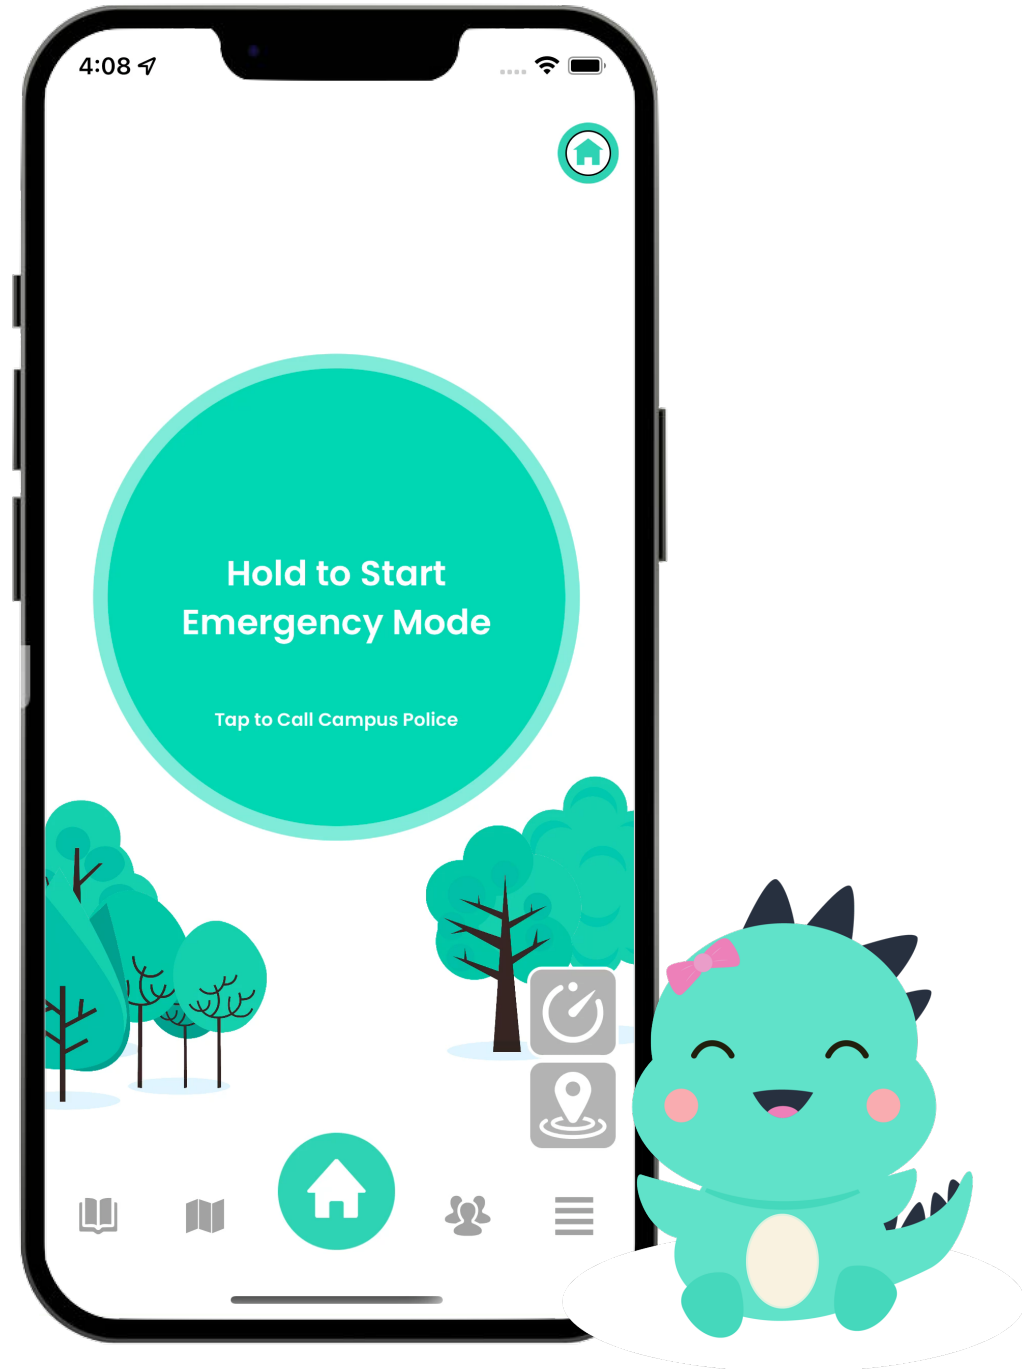

DEMO

Destination Timer