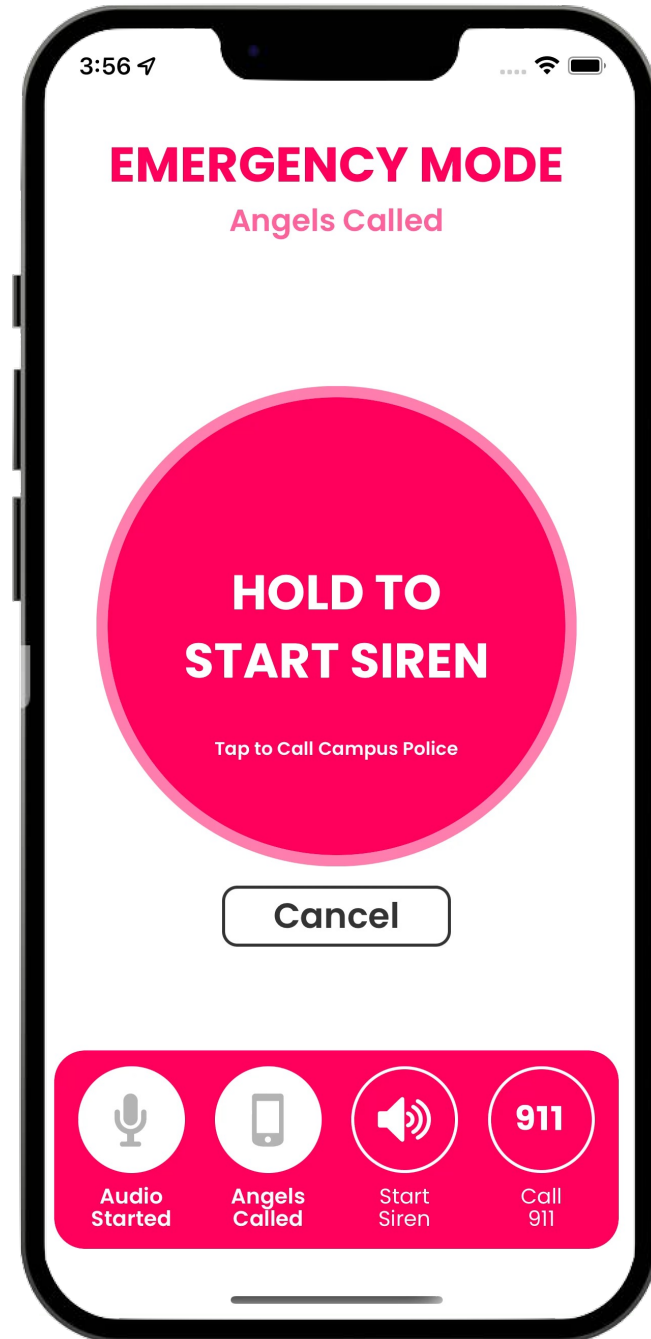

**of students have experienced
sexual assault or harassment
on campus**

Government of Ontario, survey of 160,000 students

THE SOLUTION

Haven: Revolutionary Campus Safety App

DEMO

The Haven Button

DEMO

Emergency Mode

- 1** Angels Notified
- 2 Angels Called
- 3 Siren Started
- 4 911 Called

DEMO

Emergency Mode

- 1 Angels Notified
- 2 Angels Called**
- 3 Siren Started
- 4 911 Called

DEMO

Emergency Mode

- 1 Angels Notified
- 2 Angels Called
- 3 Siren Started**
- 4 911 Called