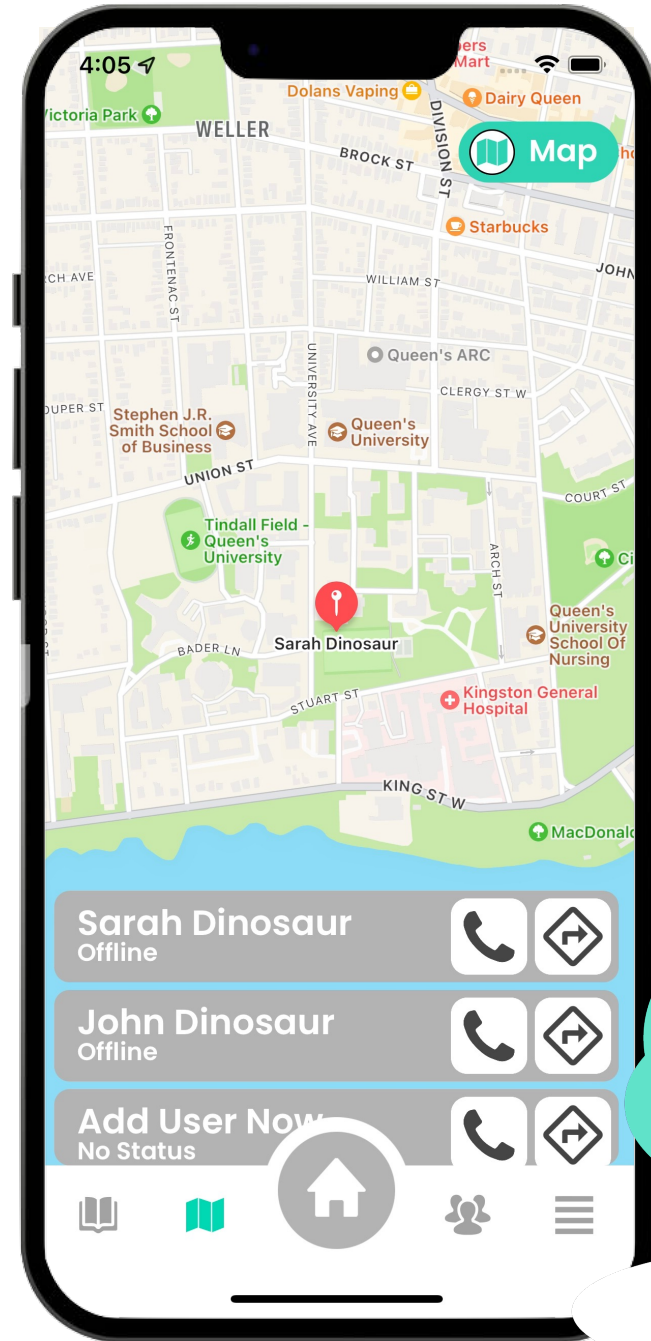

- 1** Angels Notified
- 2 Angels Called
- 3 Siren Started
- 4 911 Called

DEMO

Emergency Mode

- 1 Angels Notified
- 2 Angels Called**
- 3 Siren Started
- 4 911 Called

DEMO

Emergency Mode

- 1 Angels Notified
- 2 Angels Called
- 3 Siren Started**
- 4 911 Called

DEMO

Emergency Mode

- 1 Angels Notified
- 2 Angels Called
- 3 Siren Started
- 4 911 Called**

DEMO

Call Campus Police

DEMO

Haven Map

DEMO