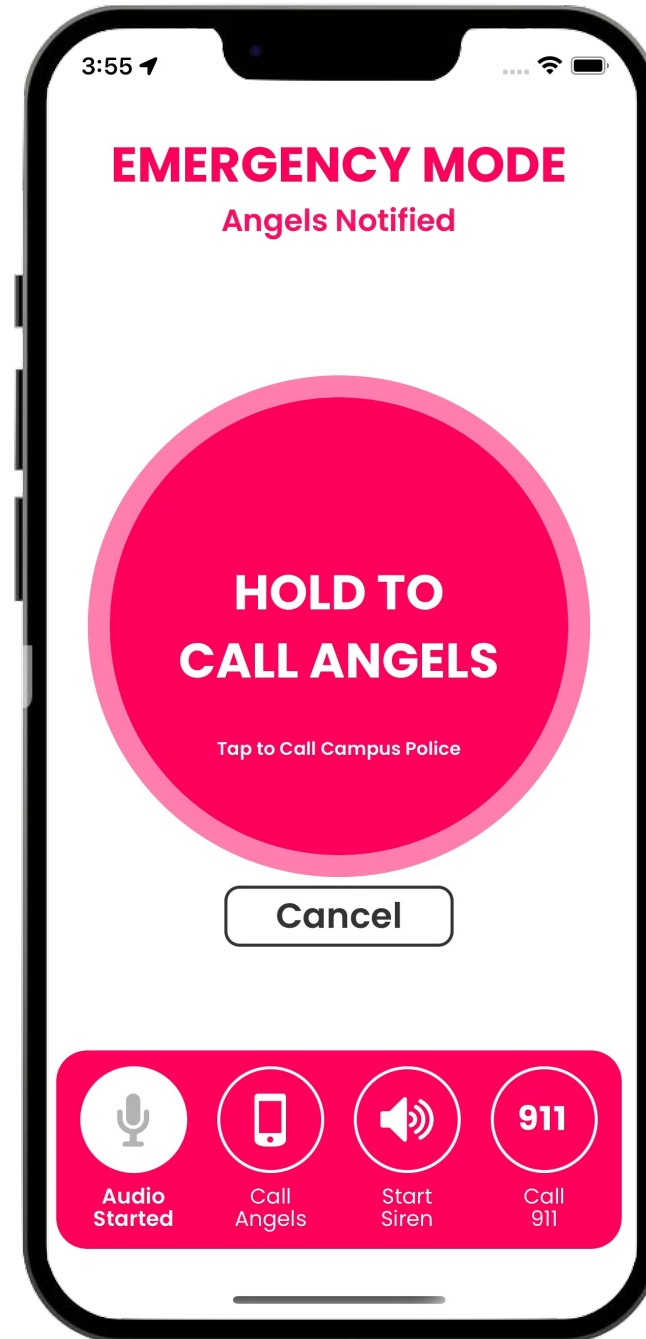

**of students have experienced
sexual assault or harassment
on campus**

Government of Ontario, survey of 160,000 students

THE SOLUTION

Haven: Revolutionary Campus Safety App

DEMO

The Haven Button

DEMO

Emergency Mode

- 1** Angels Notified
- 2 Angels Called
- 3 Siren Started
- 4 911 Called

DEMO

Emergency Mode

- 1 Angels Notified
- 2 Angels Called**
- 3 Siren Started
- 4 911 Called

DEMO

Emergency Mode

- 1 Angels Notified
- 2 Angels Called
- 3 Siren Started**
- 4 911 Called