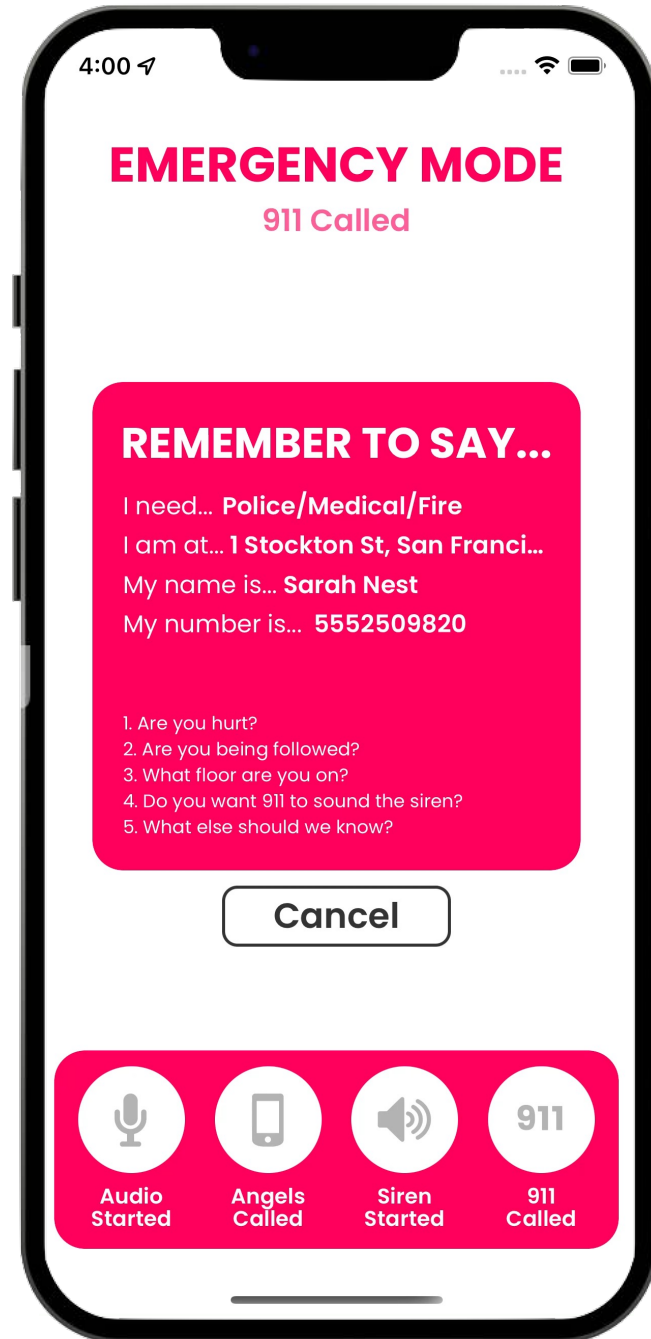

**of students have experienced
sexual assault or harassment
on campus**

Government of Ontario, survey of 160,000 students

THE SOLUTION

Haven: Revolutionary Campus Safety App

DEMO

The Haven Button

DEMO

Emergency Mode

- 1** Angels Notified
- 2 Angels Called
- 3 Siren Started
- 4 911 Called

DEMO

Emergency Mode

- 1 Angels Notified
- 2 Angels Called**
- 3 Siren Started
- 4 911 Called

DEMO

Emergency Mode

- 1 Angels Notified
- 2 Angels Called
- 3 Siren Started**
- 4 911 Called

DEMO

Emergency Mode

- 1 Angels Notified
- 2 Angels Called
- 3 Siren Started
- 4 911 Called**

DEMO

Call Campus Police

DEMO

Haven Map

DEMO