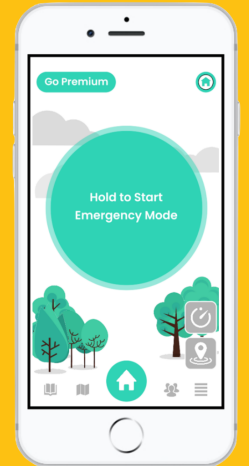

Here's How to Stay Safe...

- **Campus Police** are close by and ready to help. Contact Campus Police at (613)-533-6111.
- **Text a friend** if you're going back home or somewhere off campus, especially at night.
- **Always charge your phone** and make sure it is accessible so you can quickly get help.
- **Locate Emergency Phones** (Red Poles with Blue Lights) to connect with Campus Police and 911.
- **Download the Haven App** to have Campus Police and 911 one click away and have your friends be your virtual walking buddy or guardian angel.

Information Provided by Orientation Week 2022 and Haven Safe.

Don't feel safe alone on campus? Haven, you can.

Within seconds of being alone on or off-

campus and connected to your friends and family. You're protected from experts on campus, such as consent, sexual assault, and mental health.

Download Haven on the App Store or Google Play and get 1 year Premium for free using code

OWEEK22

ADDED BENEFITS

Annual Safety Report

- Return on Investment
- Number of Haven users
- Hot Spots
- Frequented Paths
- ...and much more