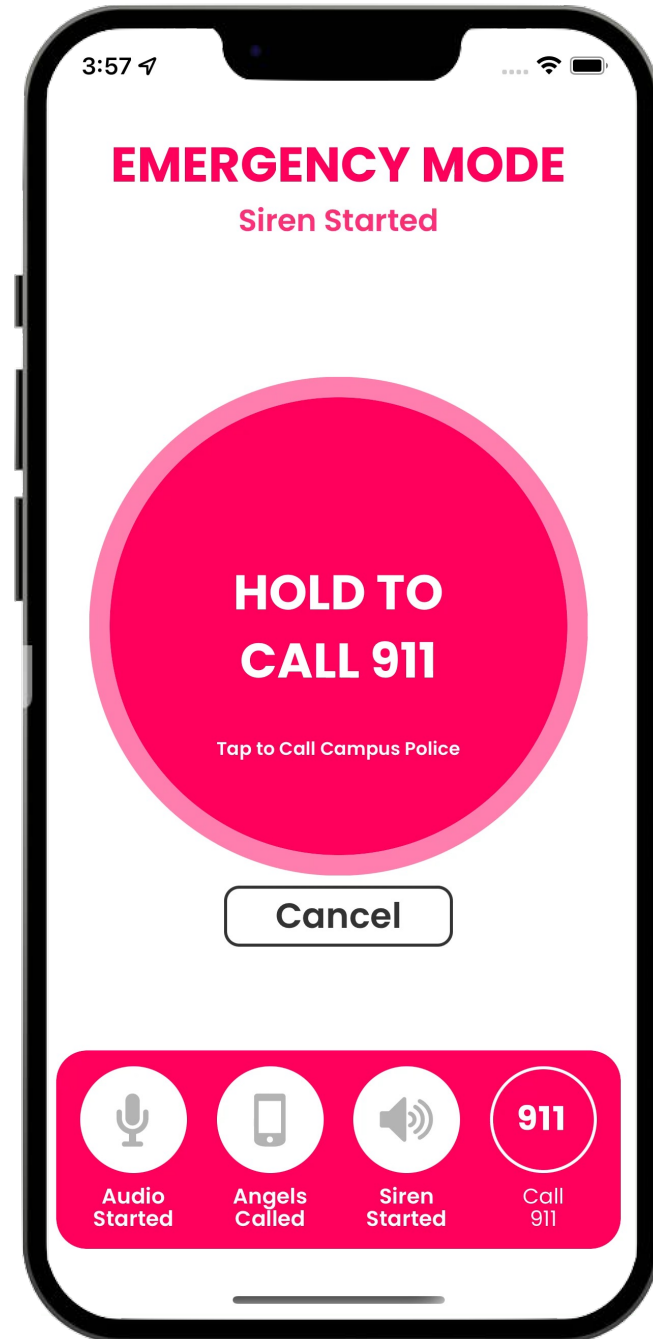

**of students have experienced
sexual assault or harassment
on campus**

Government of Ontario, survey of 160,000 students

THE SOLUTION

Haven: Revolutionary Campus Safety App

DEMO

The Haven Button

DEMO

Emergency Mode

- 1** Angels Notified
- 2 Angels Called
- 3 Siren Started
- 4 911 Called

DEMO

Emergency Mode

- 1 Angels Notified
- 2 Angels Called**
- 3 Siren Started
- 4 911 Called

DEMO

Emergency Mode

- 1 Angels Notified
- 2 Angels Called
- 3 Siren Started**
- 4 911 Called

DEMO

Emergency Mode

- 1 Angels Notified
- 2 Angels Called
- 3 Siren Started
- 4 911 Called**

DEMO

Call Campus Police

DEMO

Haven Map

DEMO