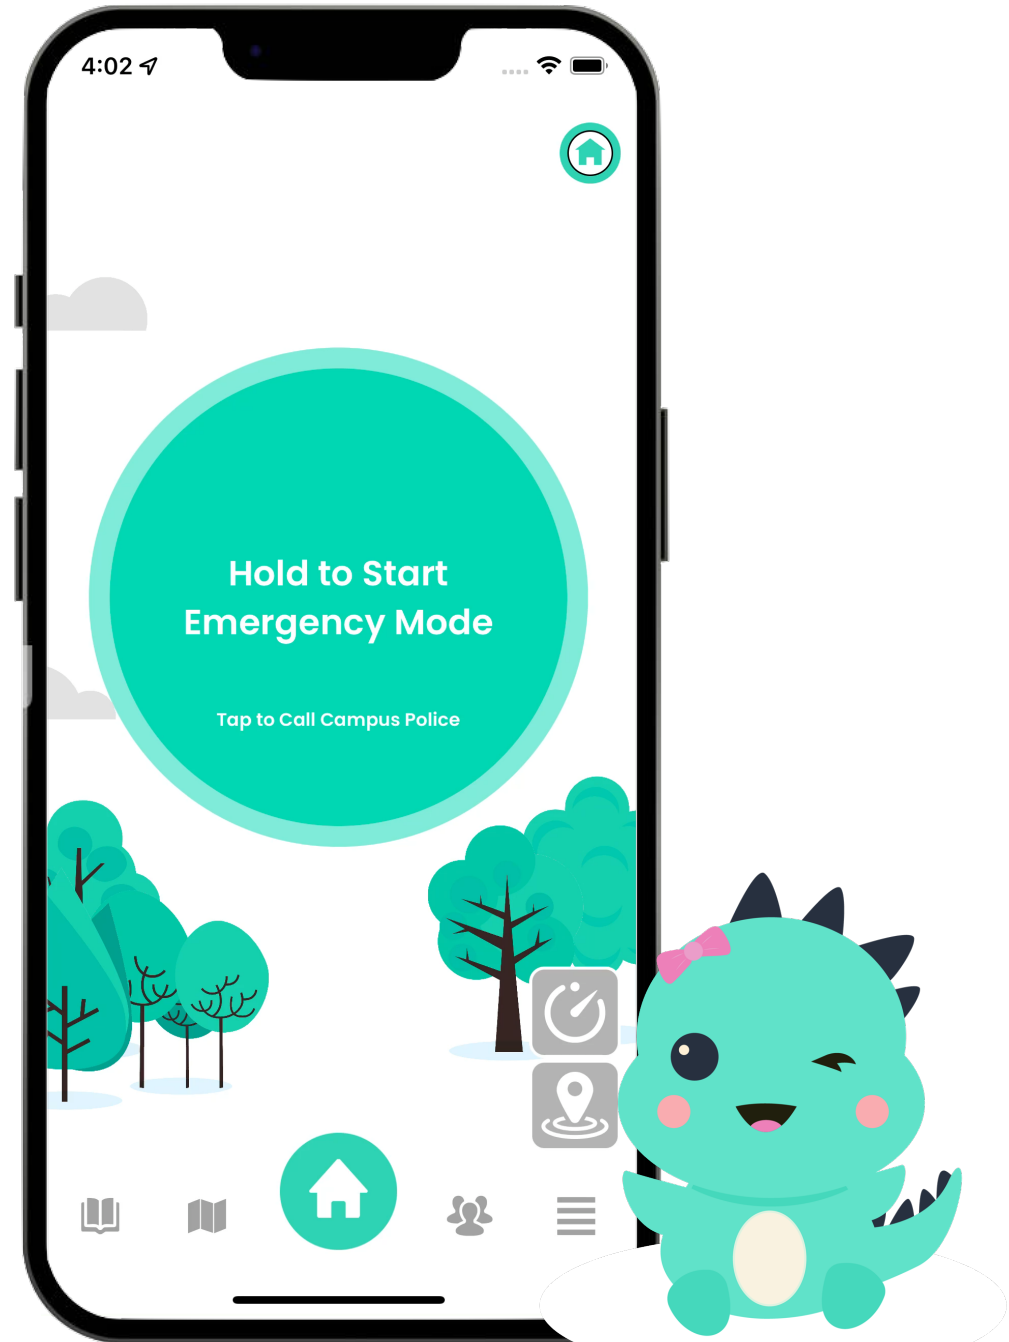

- 1** Angels Notified
- 2 Angels Called
- 3 Siren Started
- 4 911 Called

DEMO

Emergency Mode

- 1 Angels Notified
- 2 Angels Called**
- 3 Siren Started
- 4 911 Called

DEMO

Emergency Mode

- 1 Angels Notified
- 2 Angels Called
- 3 Siren Started**
- 4 911 Called

DEMO

Emergency Mode

- 1 Angels Notified
- 2 Angels Called
- 3 Siren Started
- 4 911 Called**

DEMO

Call Campus Police

DEMO

Haven Map

DEMO