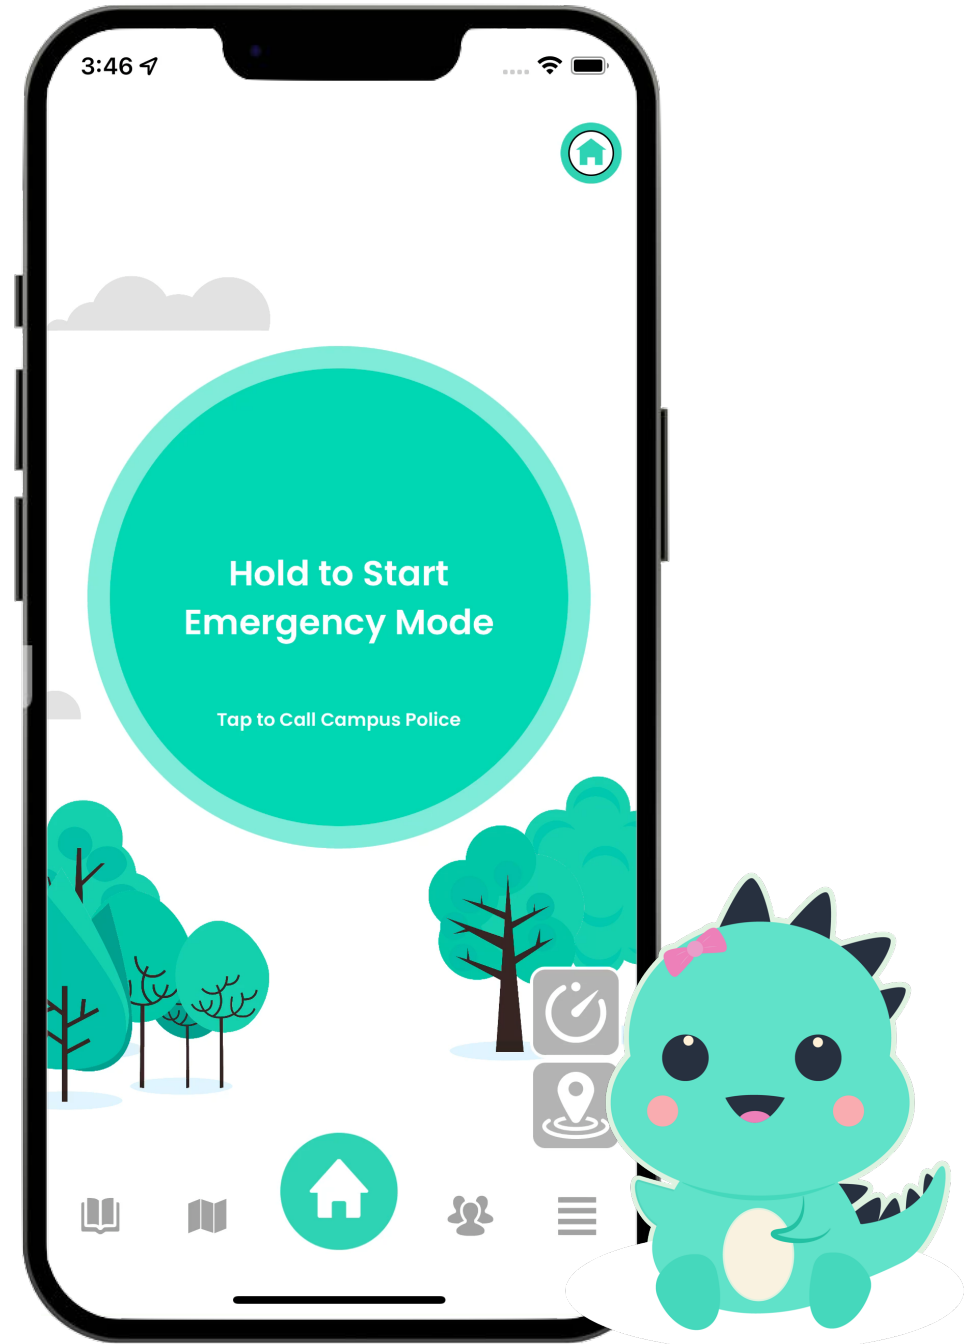

**of students have experienced
sexual assault or harassment
on campus**

Government of Ontario, survey of 160,000 students

THE SOLUTION

Haven: Revolutionary Campus Safety App

DEMO

The Haven Button

DEMO

Emergency Mode

- 1** Angels Notified
- 2 Angels Called
- 3 Siren Started
- 4 911 Called

DEMO

Emergency Mode

- 1 Angels Notified
- 2 Angels Called**
- 3 Siren Started
- 4 911 Called

DEMO

Emergency Mode

- 1 Angels Notified
- 2 Angels Called
- 3 Siren Started**
- 4 911 Called